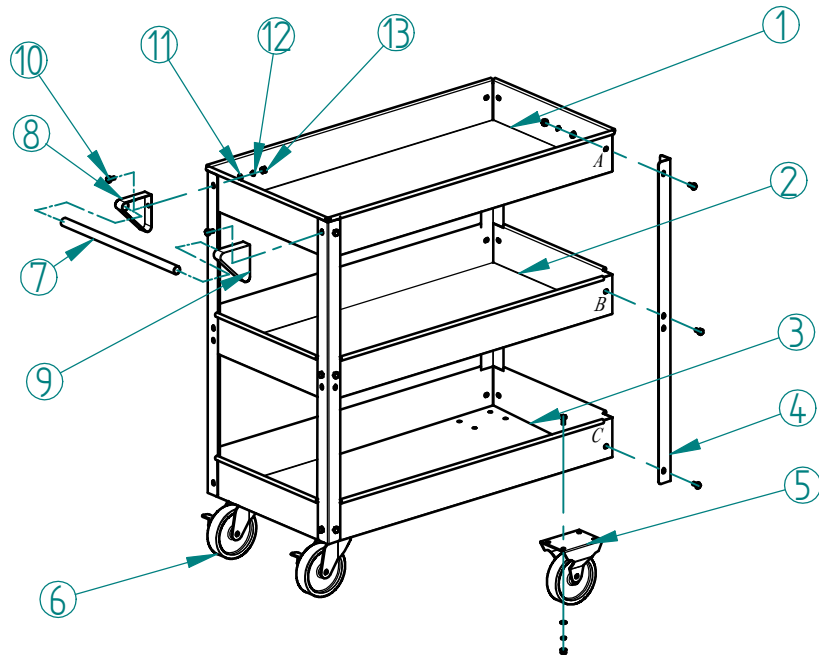

TOOL CART (TC302)

ASSEMBLY INSTRUCTIONS

ITEM	DESCRIPTION	QTY
1	TRAY(A)	1
2	TRAY(B)	1
3	TRAY(C)	1
4	PILLAR	4
5	RIGID CASTER	2
6	SWIVEL CASTER WITH BRAKE	2
7	HANDHOLD	1
8	HANDHOLD SEAT(LH)	1
9	HANDHOLD SEAT(RH)	1
10	BOLT M6X12	41
11	WASHER 6	41
12	SPRING WASHER 6	41
13	NUT M6	41

HELPFUL HINTS

- (A) NOT stand on this product. You may fall which may cause personal injury.
- (B) USE THE BRAKES when not moving this product to prevent it from moving, which may cause personal damage or product damage.
- (C) DO NOT mount this product on any moving object.
- (D) DO NOT TOW with power equipment. It may tip, which may cause personal injury or product damage.
- (E) Keep the product moving on level surface.
- (F) The maximum weight for each tray should be no more than 100 pounds. The maximum product weight, including contents, can't exceed 300 pounds.