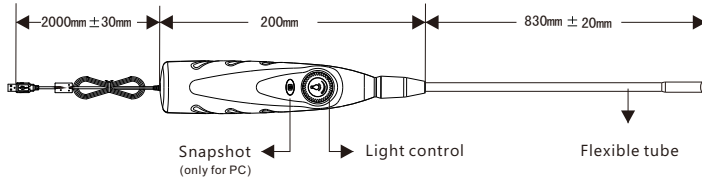

## Technical Data

Len O.D.(mm)	5.5mm	7.0mm	8.5mm
Sensor Size	1/10"	1/10"	1/5"
Resolution	640*480	640*480	1280*720 (MJPG) 1600*1200 (YUV)
Frame Rate	30fps	30fps	30fps
View Angle	55°- 66°	55°- 66°	55°- 66°
Focus Distance	30-80mm	30-80mm	30-80mm
White Comparision	Automatic	Automatic	Automatic
Exposure Light	Automatic	Automatic	Automatic
Dimmable LED	6pcs	4/6pcs	6pcs
Operating Temperature	0°C to 60°C	0°C to 60°C	0°C to 60°C
Tube O.D.(mm)	4.8mm	6.4mm	6.8mm
Tube Length	800mm	800mm	800mm
Bending Radius	50mm	50mm	50mm
USB Cable Length	2000mm	2000mm	2000mm
USB Port	USB1.1/2.0	USB1.1/2.0	USB1.1/2.0
Power Supply	5V DC via USB	5V DC via USB	5V DC via USB
Video Format	AVI	AVI	AVI
Photo Format	JPEG	JPEG	JPEG
Application Software	CD	CD	CD
Mirror/Magnet/Hook	yes	yes	yes
Compatible with Android Phone has OTG and UVC function	yes	yes	yes

- PE covered cable with ABS handler
- Flexible cable neck :800mm long
- Flexible cable neck diameter: 4.8mm/6.4mm/6.8mm
- USB cable : 2000mm, USB1.1/2.0 interface
- Water resistant camera with 4LED/6LED lights
- 1/10" or 1/5" VGA CMOS
- Len:F#:2.8 viewable of angle: 55°-66°
- Focal distance: 30-80mm
- Frame Rate up to 30fps@VGA resolution
- Snapshot
- LED lighting adjustable