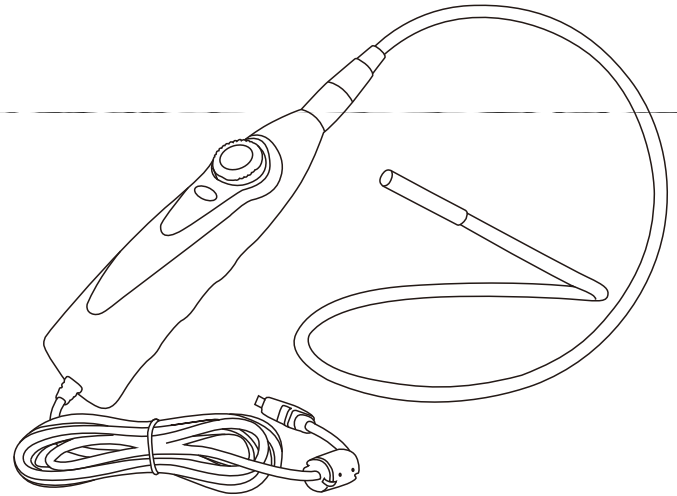

## Technical Data

Len O.D.(mm)	5.5mm	7.0mm	8.5mm
Sensor Size	1/10"	1/10"	1/5"
Resolution	640*480	640*480	1280*720 (MJPG) 1600*1200 (YUV)
Frame Rate	30fps	30fps	30fps
View Angle	55°- 66°	55°- 66°	55°- 66°
Focus Distance	30-80mm	30-80mm	30-80mm
White Comparision	Automatic	Automatic	Automatic
Exposure Light	Automatic	Automatic	Automatic
Dimmable LED	6pcs	4/6pcs	6pcs
Operating Temperature	0°C to 60°C	0°C to 60°C	0°C to 60°C
Tube O.D.(mm)	4.8mm	6.4mm	6.8mm
Tube Length	800mm	800mm	800mm
Bending Radius	50mm	50mm	50mm
USB Cable Length	2000mm	2000mm	2000mm
USB Port	USB1.1/2.0	USB1.1/2.0	USB1.1/2.0
Power Supply	5V DC via USB	5V DC via USB	5V DC via USB
Video Format	AVI	AVI	AVI
Photo Format	JPEG	JPEG	JPEG
Application Software	CD	CD	CD
Mirror/Magnet/Hook	yes	yes	yes
Compatible with Android Phone has OTG and UVC function	yes	yes	yes

## Android OTG Endoscope USB Inspection Camera

- **Android OTG Endoscope(for smart phone)**  
Compatible with Android Phone has OTG and UVC function
- **USB inspection camera(for windows PC)**  
Compatible with Windows XP/7/8/10/vista for snapshot
- **Flexible Cable**
- **USB Connection**
- **Snapshot Button**
- **Adjustable LED lighting**

- PE covered cable with ABS handler
- Flexible cable neck :800mm long
- Flexible cable neck diameter: 4.8mm/6.4mm/6.8mm
- USB cable : 2000mm, USB1.1/2.0 interface
- Water resistant camera with 4LED/6LED lights
- 1/10" or 1/5" VGA CMOS
- Len:F#:2.8 viewable of angle: 55°-66°
- Focal distance: 30-80mm
- Frame Rate up to 30fps@VGA resolution
- Snapshot
- LED lighting adjustable