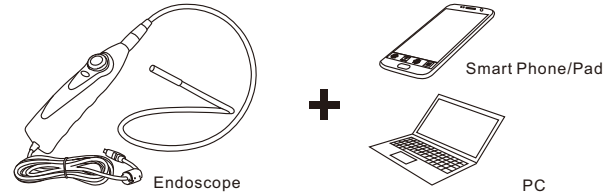

## Android OTG Endoscope USB Inspection Camera

- **Android OTG Endoscope(for smart phone)**  
Compatible with Android Phone has OTG and UVC function
- **USB inspection camera(for windows PC)**  
Compatible with Windows XP/7/8/10/vista for snapshot
- **Flexible Cable**
- **USB Connection**
- **Snapshot Button**
- **Adjustable LED lighting**

- PE covered cable with ABS handler
- Flexible cable neck :800mm long
- Flexible cable neck diameter: 4.8mm/6.4mm/6.8mm
- USB cable : 2000mm, USB1.1/2.0 interface
- Water resistant camera with 4LED/6LED lights
- 1/10" or 1/5" VGA CMOS
- Len:F#:2.8 viewable of angle: 55°-66°
- Focal distance: 30-80mm
- Frame Rate up to 30fps@VGA resolution
- Snapshot
- LED lighting adjustable

## Packing contents

- Endoscope
- Manual
- CD for windows application
- Hook, magnet & mirror attachment optional

Scopecam

Android users can search for the keyword 'Scopecam' on the Google Play store to download the application, also can scan the QR code to download the applications for Android devices .