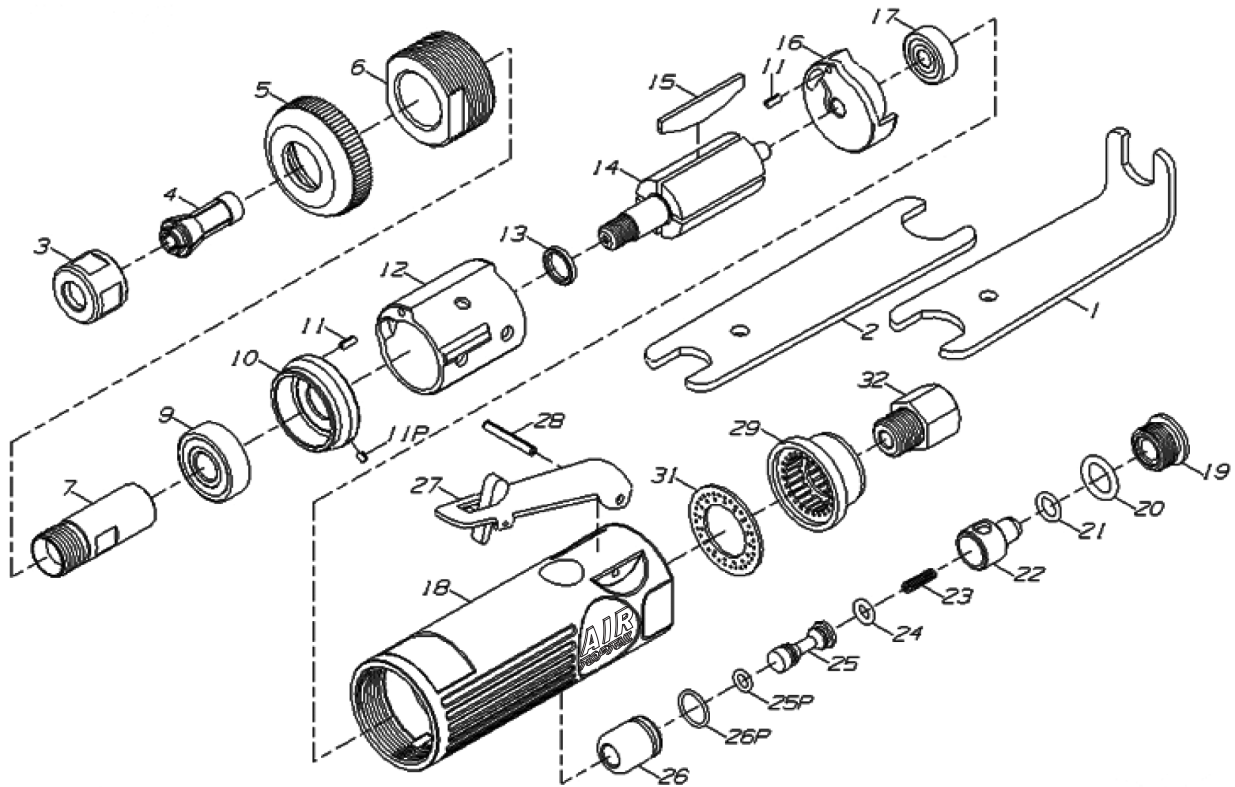

## Air Straight Die Grinder

► ITEM NO. **KAKA0822**

Index No.	Part No.	Description	Q'TY	Index No.	Part No.	Description	Q'TY
1	KBEA0010	Angle Ended Spanner	1	17	KBEA0170	Ball Bearing	1
2	KBEA0020	Double Ended Spanner	1	18	KBEA0180	Housing	1
3	KBEA0030	Collet Nut	1	19	KBEA0190	Valve Screw	1
4	KBEA0040	6mm Collet	1	20	KBEA0200	O-Ring	1
	KBEA0041	1/4" Collet	1	21	KBEA0210	O-Ring	1
5	KBEA0050	Housing Cap	1	22	KBEA0220	Air Regulator	1
6	KBEA0060	Retainer	1	23	KBEA0230	Spring	1
7	KBEA0070	Spindle	1	24	KBEA0240	O-Ring	1
9	KBEA0090	Ball Bearing	1	25	KBEA0250	Throttle Valve	1
10	KBEA0100	Front End Plate	1	25P	KBEA025P	O-Ring	1
11	KBEA0110	Pin	2	26	KBEA0260	Valve Bushing	1
11P	KBEA011P	Pin	1	26P	KBEA026P	O-Ring	1
12	KBEA0120	Cylinder (STEEL)	1	27	KBEA0270	Safety Lever	1
13	KBEA0130	Spacer	1	28	KBEA0280	Throttle Pin	1
14	KBEA0140	Rotor	1	29	KBEA0290	Exhaust Washer	1
15	KBEA0150	Rotor Blade	4	31	KBEA0310	Exhaust Deflector	1
16	KBEA0160	Rear End Plate	1	32	KBEA0320	Inlet Bushing	1