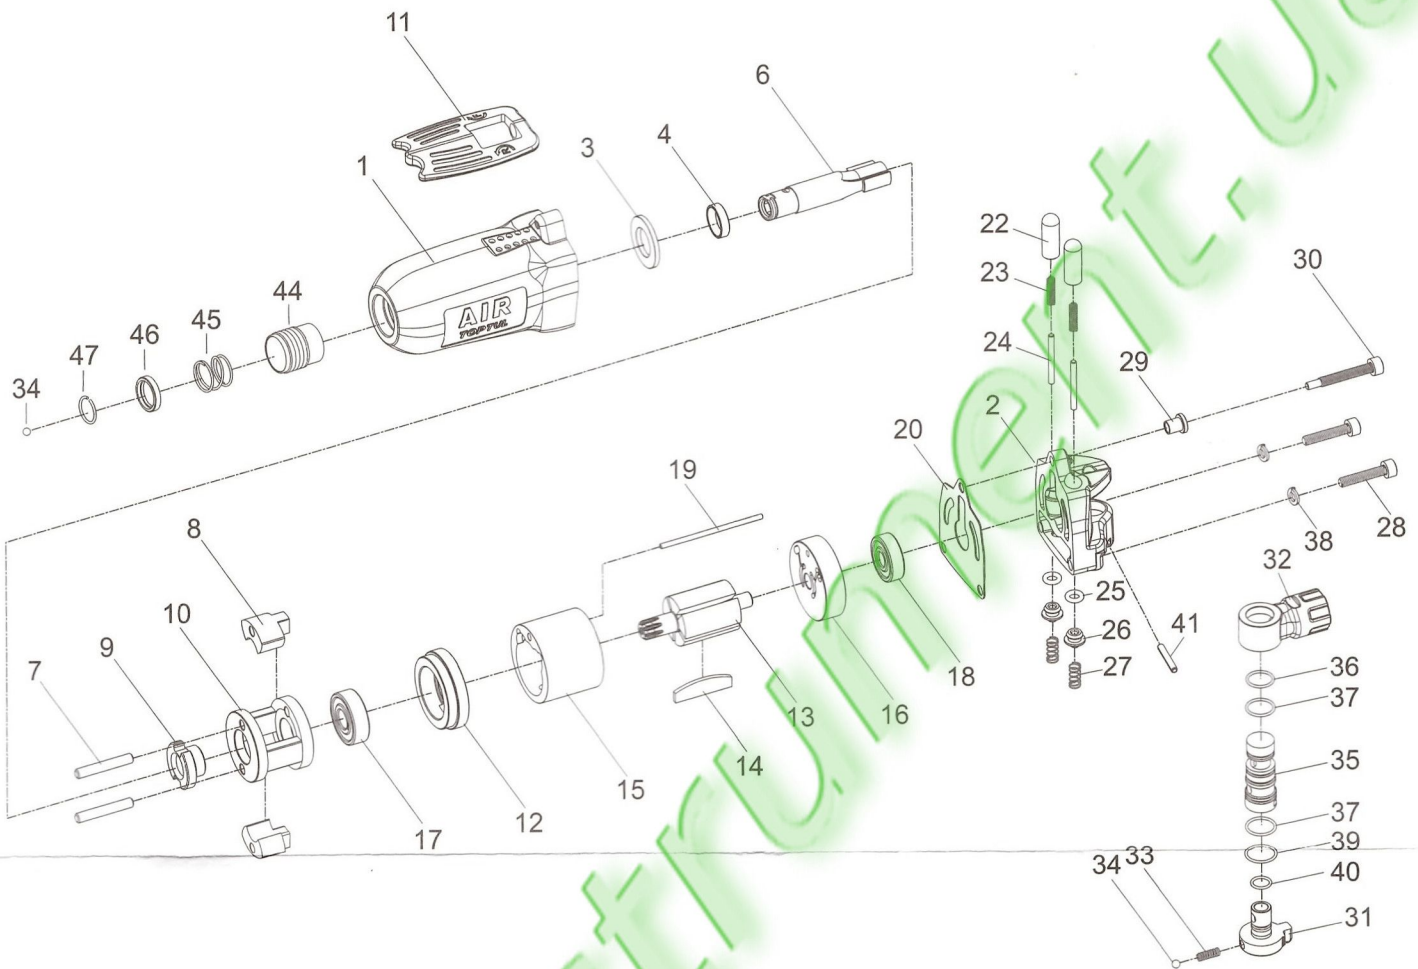

## 1/4" Hex. Super Duty Mini Butterfly Type Air Screwdriver

► ITEM NO. **KSAU0808**

Index No.	Parts No.	Description	Q'TY	Index No.	Parts No.	Description	Q'TY
1	KBEY0010	Housing Assembly	1	25	KAER0110	O-Ring	2
2	KBEY0020	Backhead	1	26	KBEY0260	Throttle Valve	2
3	KBEY0030	Washer	1	27	KBEY0270	Throttle Valve Spring	2
4	KBEY0040	Bushing	1	28	KBEY0280	Screw	2
6	KBEZ0060	Standard Anvil	1	29	KBEY0290	Bushing	1
7	KBEY0070	Hammer Pin	2	30	KBEY0300	Screw	1
8	KBEY0080	Hammer	2	31	KBEY0310	Reverse Valve Knob	1
9	KBEY0090	Hammer Cam	1	32	KBEY0320	Air Inlet Assembly	1
10	KBEY0100	Hammer Frame	1	33	KAEN0210	Steel Ball Spring	1
11	KBEY0110	Throttle Lever	1	34	KAEC0130	Steel Ball	2
12	KBEY0120	Front End Plate	1	35	KBEY0350	Valve Bushing	1
13	KBEY0130	Rotor	1	36	KBEY0360	O-Ring	1
14	KBEY0140	Rotor Blade	5	37	KBEY0370	O-Ring	2
15	KBEY0150	Cylinder	1	38	KBEY0380	Spring Washer	2
16	KBEY0160	Rear End Plate	1	39	KBEY0390	O-Ring	1
17	KAES0240	Ball Bearing	1	40	KBEY0400	O-Ring	1
18	KAER0210	Ball Bearing	1	41	KBEY0410	Pin	1
19	KBEY0190	Pin	1	44	KBEZ0440	Release Sleeve	1
20	KBEY0200	Backhead Gasket	1	45	KBEZ0450	Spring	1
22	KBEY0220	Valve Stem	2	46	KBEZ0460	Washer	1
23	KBEY0230	Spring	2	47	KBEZ0470	Retainer	1
24	KBEY0240	Pin	2	TK	KBEZ0TK0	Tune-Up Kit {incl. 14(5).20.23(2).25(2).27(2).33.34(2).36.37(2).39.40.45}	