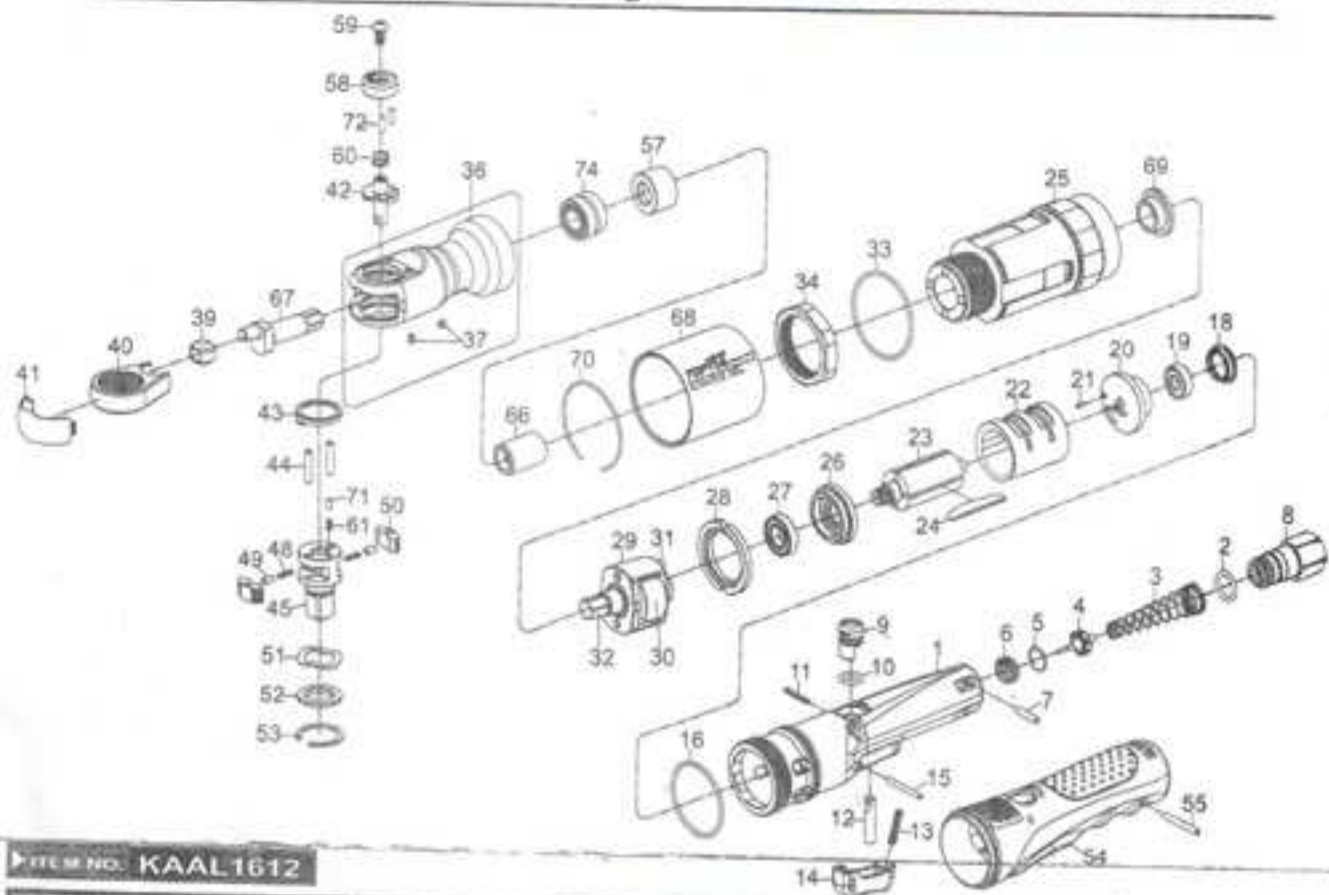

TOPTUL®

1/2" Dr. Super Duty Air Ratchet Wrench

ITEM NO. KAAL1612

Index No.	Description	QTY	Index No.	Description	QTY
1	Motor Housing Assembly (incl. 5, 6)	1	34	Coupling Nut	1
2	O-Ring	1	36	Ratchet Housing Assembly (incl. 37(2))	1
3	Spring	1	37	Grease Fitting	2
4	Throttle Valve Assembly	1	39	Drive Bushing	1
5	O-Ring	1	40	Ratchet Yoke	1
6	Throttle Valve Seat	1	41	Ratchet Housing Cover	1
7	Spring Pin	1	42	Reverse Knob	1
8	Air Inlet	1	43	Thrust Washer	1
9	Air Regulator	1	44	Pin	2
10	O-Ring	1	45	Ratchet Anvil Assembly	1
11	Spring Pin	1	48	Ratchet Spring	2
12	Throttle Valve Plunger	1	49	Ratchet Lock Pin	2
13	Spring	1	50	Ratchet Pawl	2
14	Trigger	1	51	Wave Washer	1
15	Spring Pin	1	52	Thrust Washer	1
16	O-Ring	1	53	Retaining Ring	1
18	End Cap	1	54	Rubber Grip	1
19	Ball Bearing	1	55	Spring Pin	1
20	Rear End Plate	1	57	Drive Bushing	1
21	Spring Pin	1	58	Reverse Fixing Knob	1
22	Cylinder	1	59	Screw	1
23	Rotor	1	60	Spring	1
24	Rotor Blade	4	61	Spring	1
25	Hammer Case	1	66	Shaft Connector	1
26	Front End Plate	1	67	Crank Shaft	1
27	Ball Bearing	1	68	Motor Housing Sleeve	1
28	Spacer	1	69	Bushing	1
29	Hammer Frame	1	70	Socket Retainer	1
30	Hammer	1	71	Pin	1
31	Hammer Pin	2	72	Pin	1
32	Standard Anvil	1	74	Ball Bearing	2
33	O-Ring	1	TK	Tune-Up Kit (incl. 2, 3, 5, 10, 13, 16, 24(4), 33, 60, 81, 70)	1