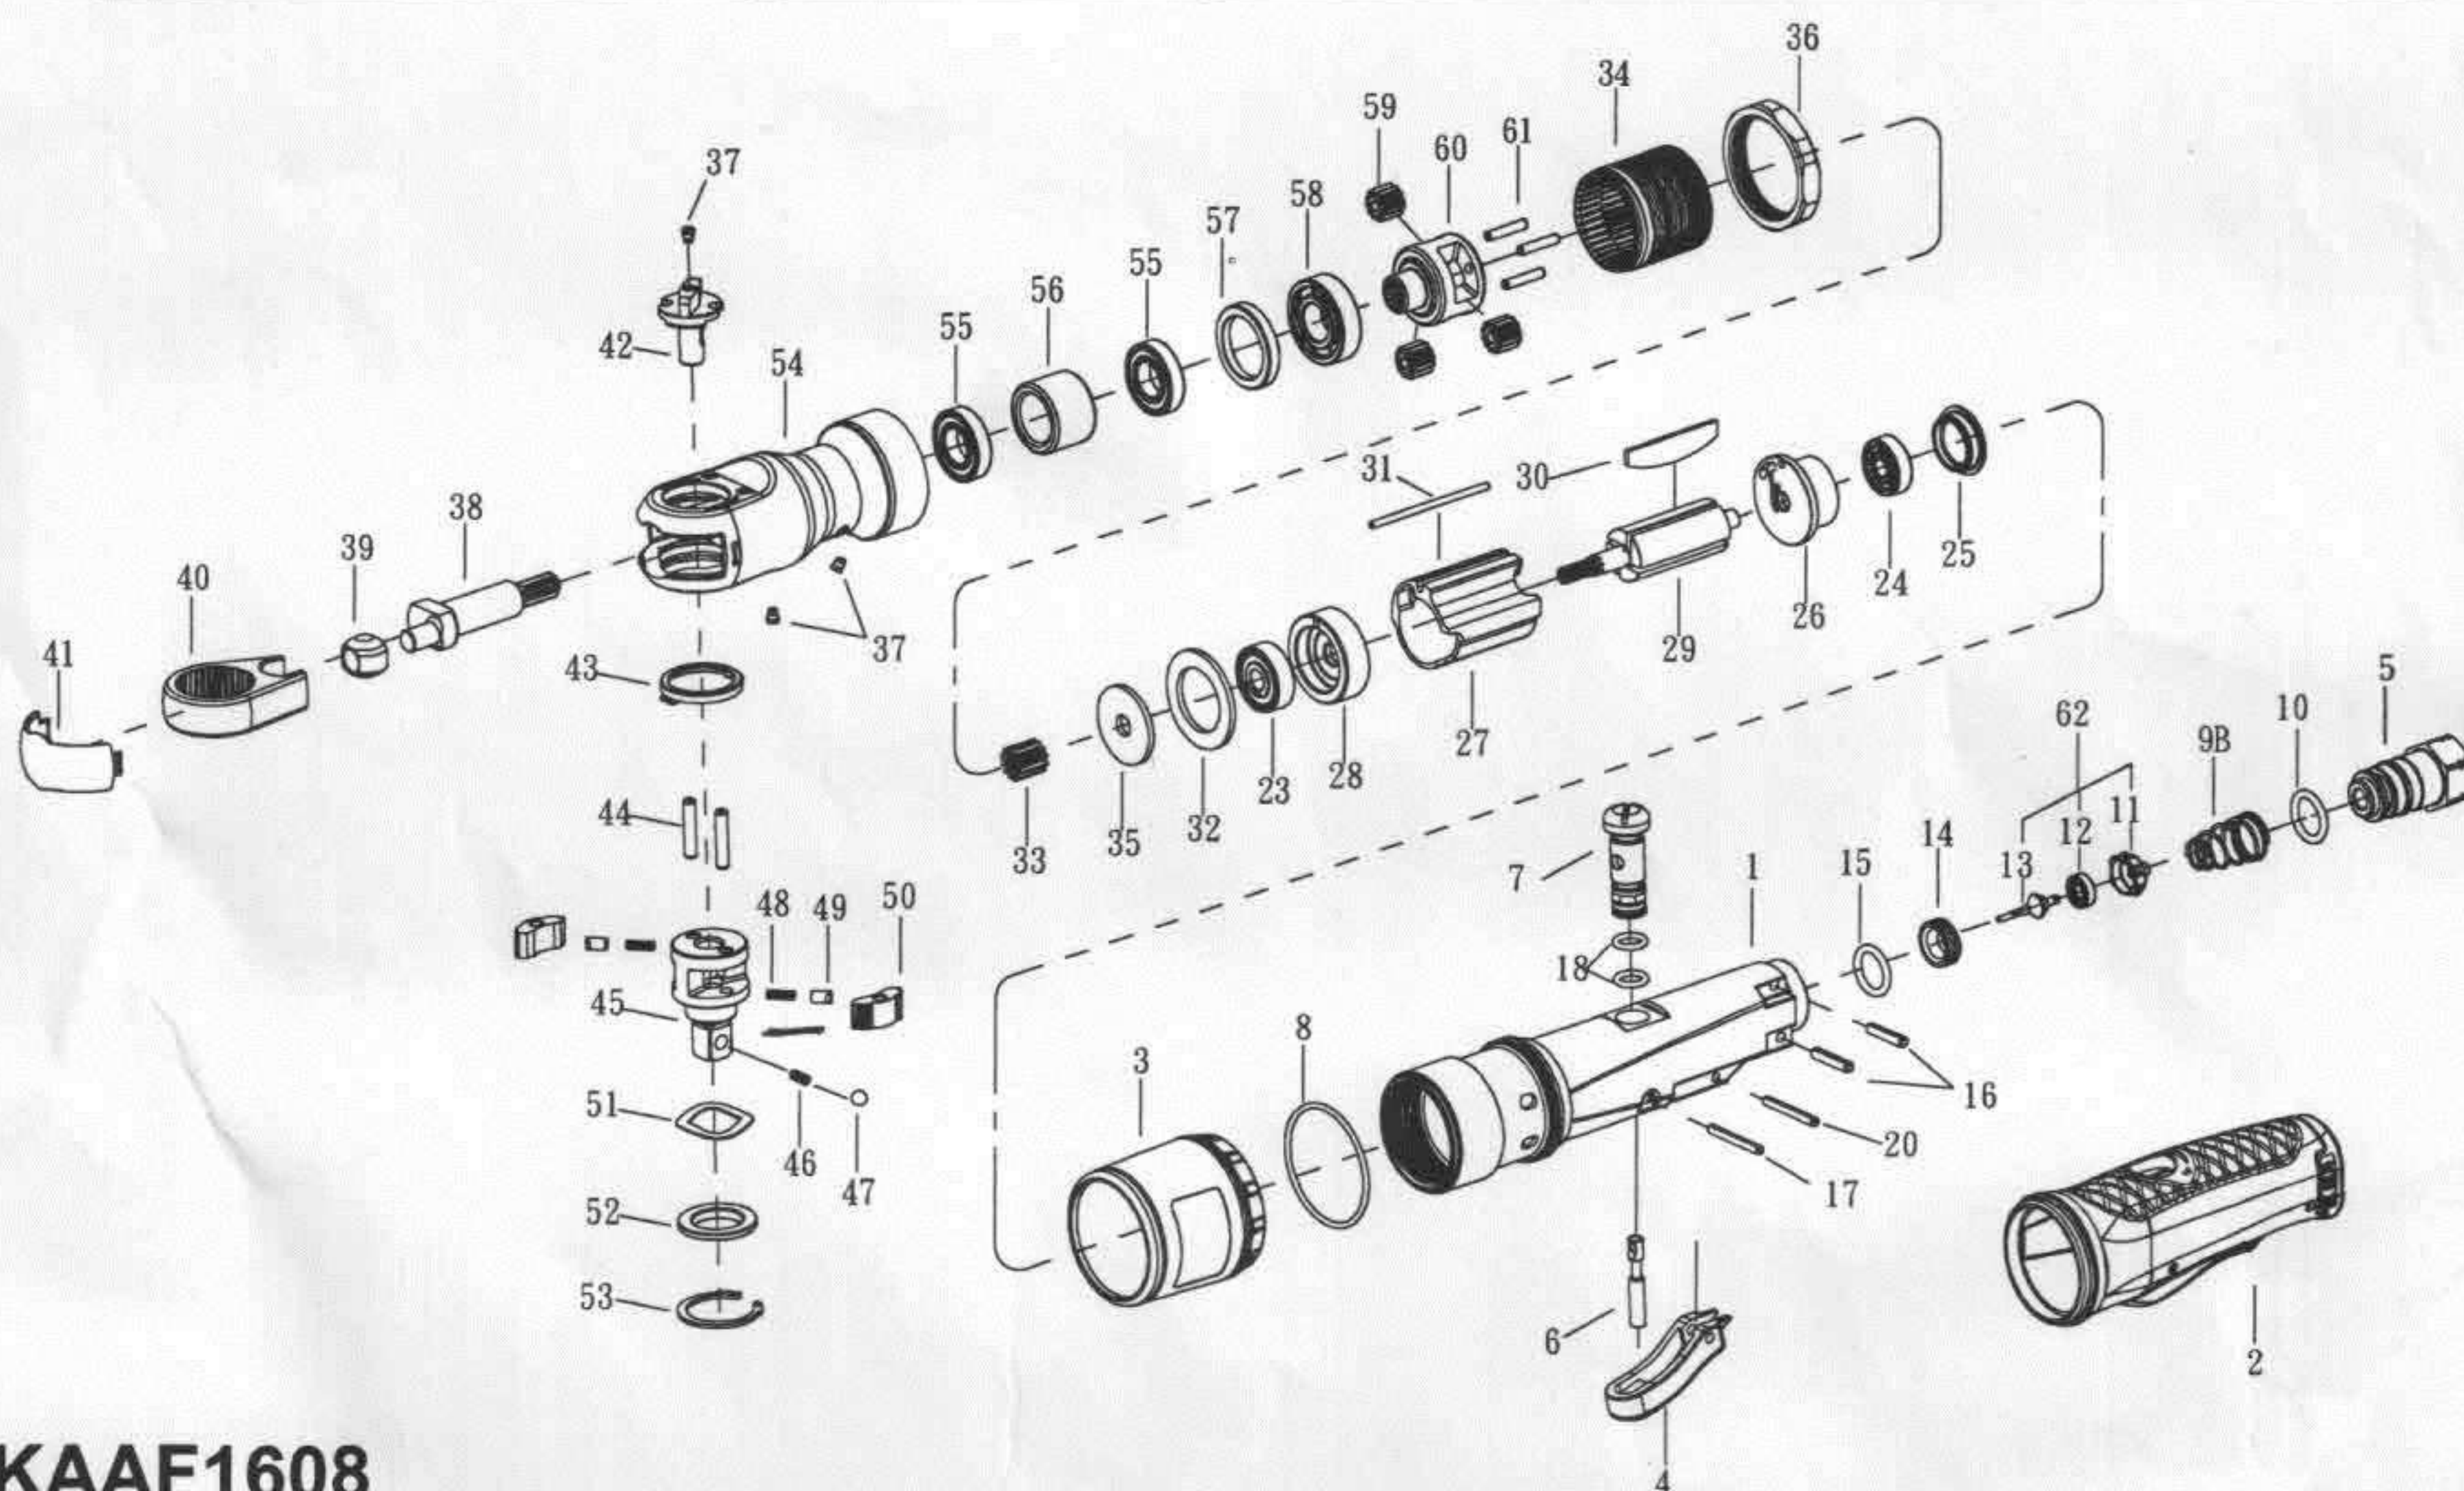

TOPTUL®

1/2" Dr. Super Duty Air Ratchet Wrench

KAAF1608

Index No.	Parts No.	Description	Q'TY	Index No.	Parts No.	Description	Q'TY
1	KAET0010	Motor Housing	1	34	KAET0340	Ring Gear	1
2	KAET0020	Rubber Grip	1	35	KAET0350	Spacer	1
3	KAET0030	Exhaust Deflector	1	36	KAET0360	Coupling Nut	1
4	KAET0040	Trigger	1	37	KAET0370	Grease Fitting	3
5	KAET0050	Air Inlet	1	38	KAET0380	Crank shaft	1
6	KAET0060	Throttle Valve Plunger	1	39	KAET0390	Drive Bushing	1
7	KAET0070	Air Regulator	1	40	KAET0400	Ratchet Yoke	1
8	KAET0080	O-Ring	1	41	KAET0410	Ratchet Housing Cover	1
9B	KAET009B	Spring	1	42	KAET0420	Reverse Knob Assembly (incl.37)	1
10	KAET0100	O-Ring	1	43	KAET0430	Thrust Washer	1
11	KAET0110	Throttle Valve	1	44	KAET0440	Pin	2
12	KAET0120	Throttle Valve Rubber	1	45	KAET0450	Ratchet Anvil Assembly (incl.46.47)	1
13	KAET0130	Throttle Valve Pin	1	46	KAET0460	Spring	1
14	KAET0140	Throttle Valve Seat	1	47	KAET0470	Steel Ball	1
15	KAET0150	O-Ring	1	48	KAET0480	Ratchet Spring	2
16	KAET0160	Spring Pin	2	49	KAET0490	Ratchet Lock Pin	2
17	KAET0170	Spring Pin	1	50	KAET0500	Ratchet Pawl	2
18	KAET0180	O-Ring	2	51	KAET0510	Wave Washer	1
20	KAET0200	Spring Pin	1	52	KAET0520	Thrust Washer	1
23	KAET0230	Ball Bearing	1	53	KAET0530	Retaining Ring	1
24	KAET0240	Ball Bearing	1	54	KAET0540	Ratchet Housing Assembly (incl.37 (2) }	1
25	KAET0250	End Cap	1	55	KAET0550	Ball Bearing	2
26	KAET0260	Rear End Plate	1	56	KAET0560	Bushing	1
27	KAET0270	Cylinder	1	57	KAET0570	Spacer	1
28	KAET0280	Front End Plate	1	58	KAET0580	Ball Bearing	1
29	KAET0290	Rotor	1	59	KAET0590	Planet Gear	3
30	KAET0300	Rotor Blade	4	60	KAET0600	Work Spindle	1
31	KAET0310	Cylinder Dowel	1	61	KAET0610	Pin	3
32	KAET0320	Washer	1	62	KAET0620	Throttle Valve Assembly (incl.11.12.13)	1
33	KAET0330	Inner Gear	1	TK	KAET0TK0	Tune-Up Kit { 8.9B.10.15.18 (2) }	