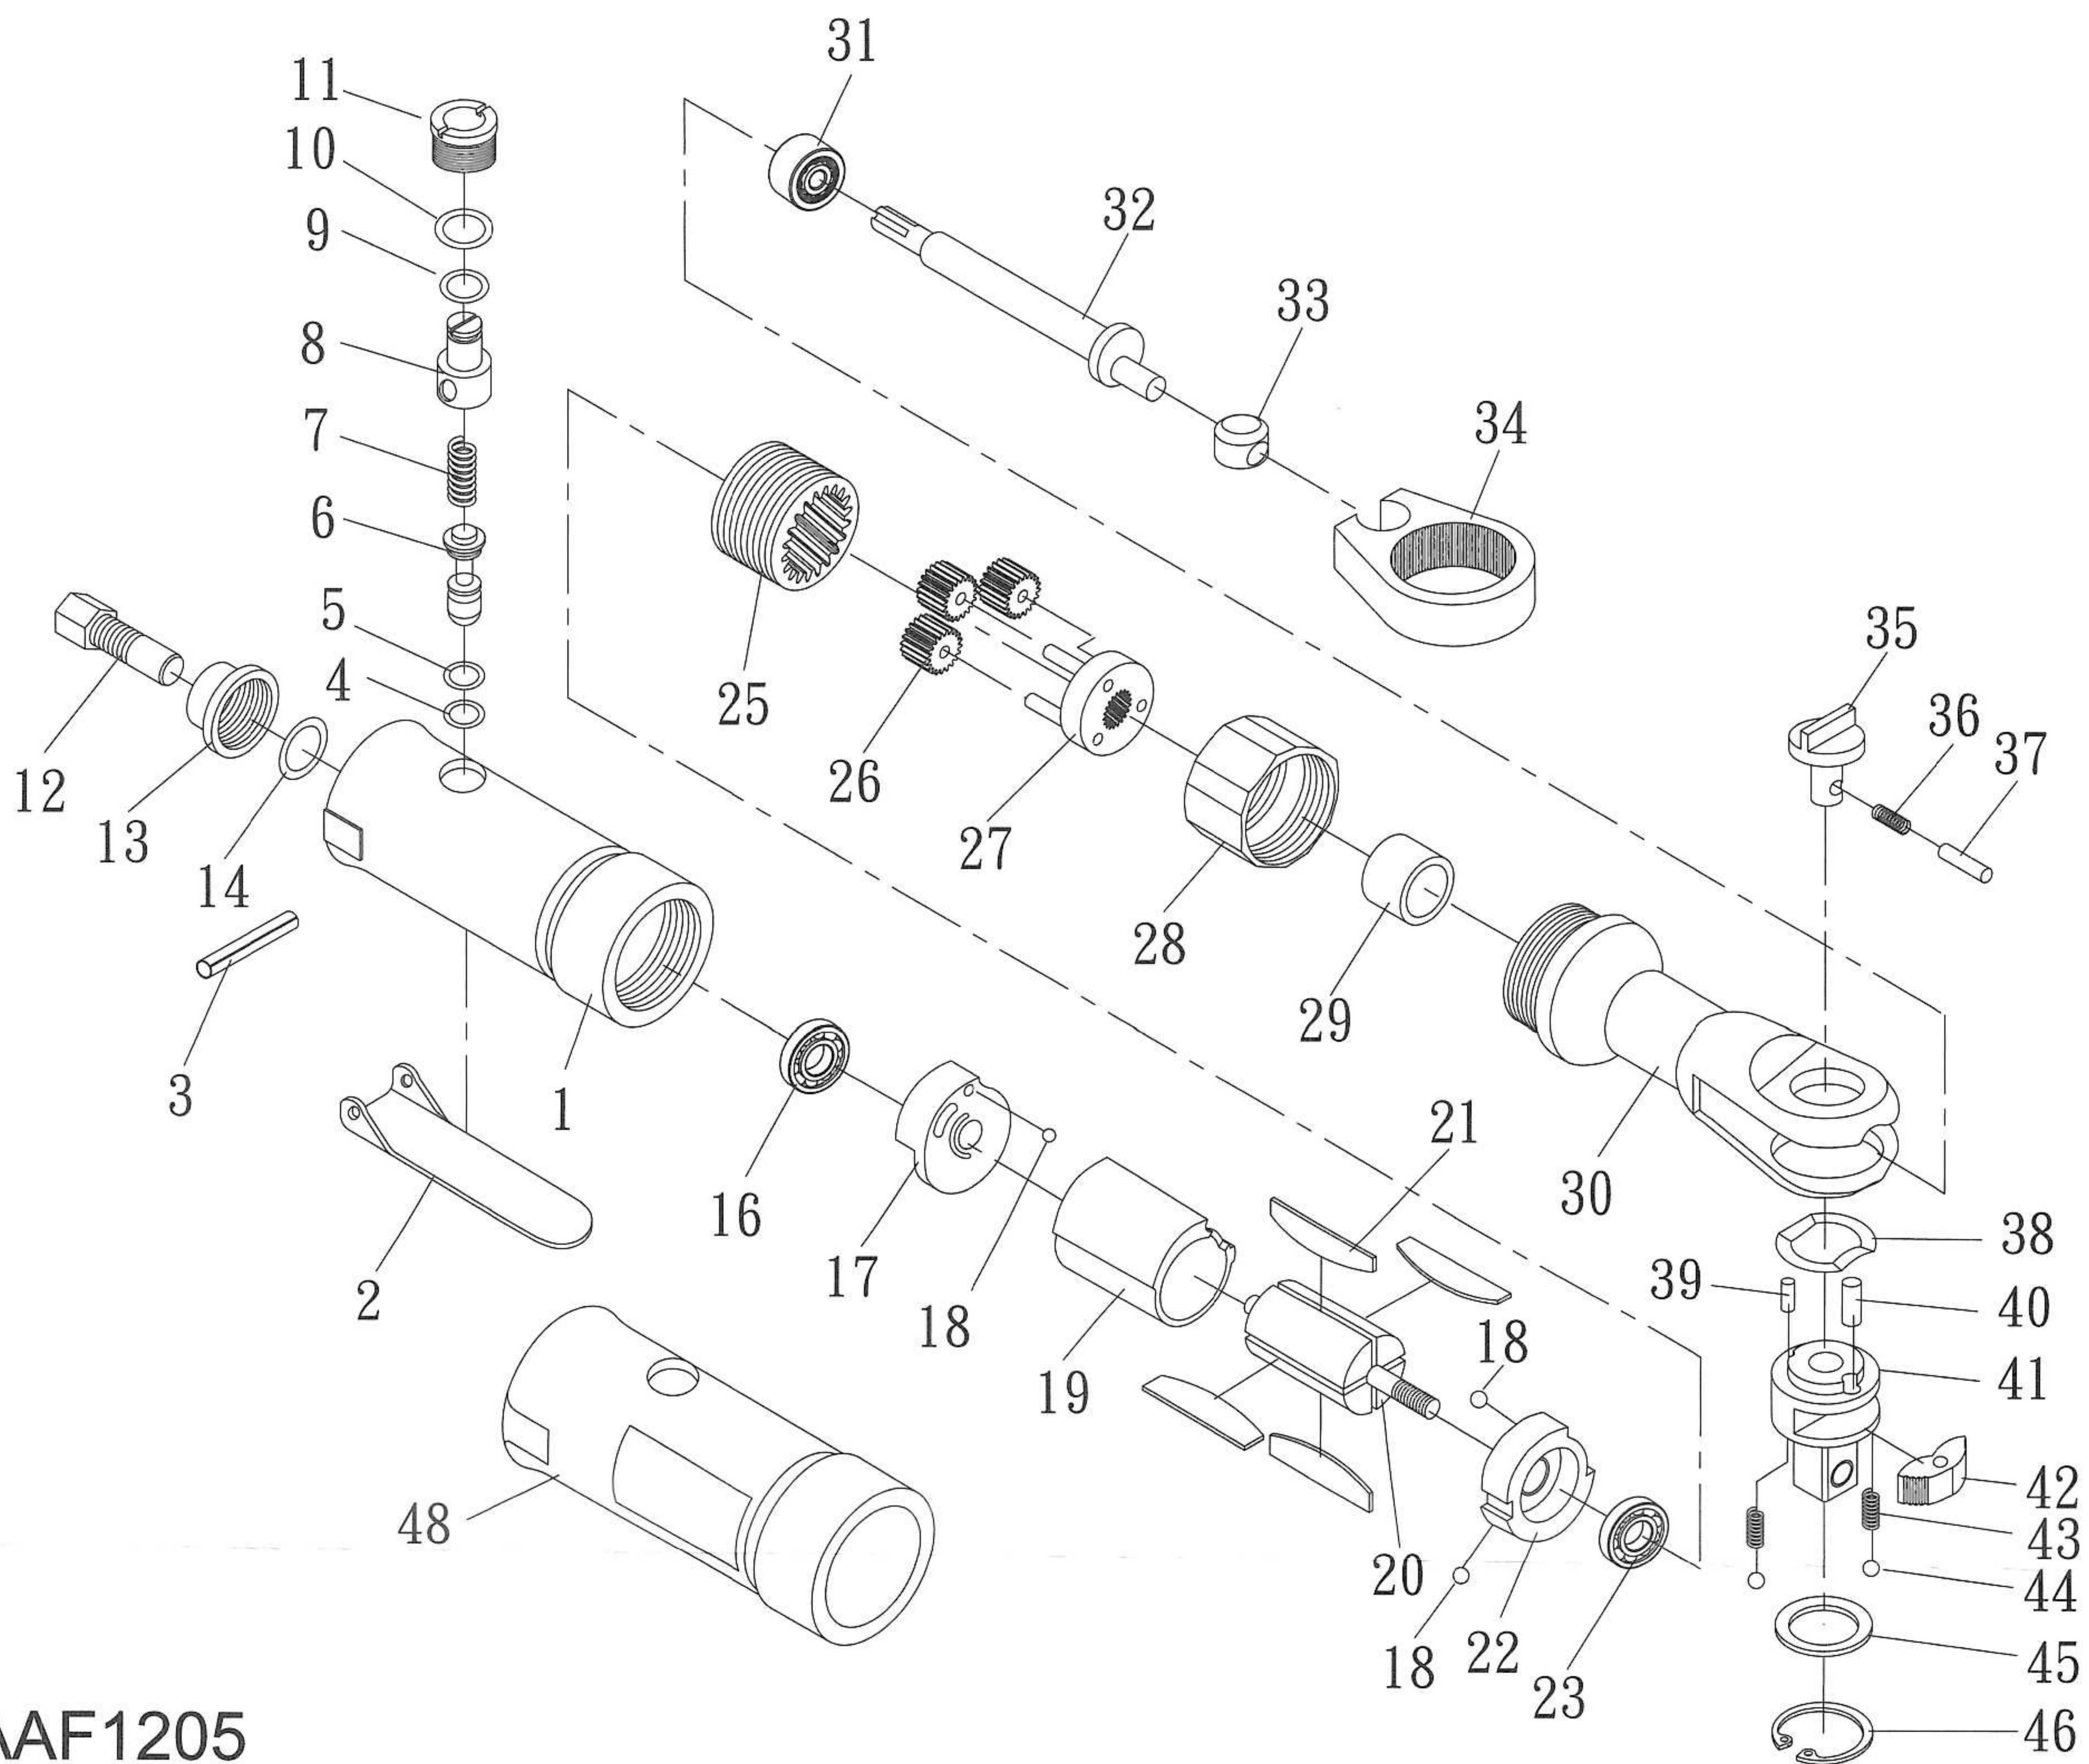

TOPTUL®

3/8" Dr. Super Duty Air Ratchet Wrench

KAAF1205

Index NO.	Part. NO.	Description	Q'TY	Index NO.	Part. NO.	Description	Q'TY
1	KAEH0010	Motor Housing w/Busing	1	26	KAEH0260	Planet Gear	3
2	KAEH0020	Throttle Lever	1	27	KAEH0270	Planet Gear Carrier	1
3	KAEH0030	Pin	1	28	KAEH0280	Lock Ring	1
4	KAEH0040	O-Ring	1	29	KAEH0290	Bushing	1
5	KAEH0050	O-Ring	1	30	KAEH0300	Ratchet Housing	1
6	KAEH0060	Thorttle Pin	1	31	KAEH0310	Needle Beaing	1
7	KAEH0070	Spring	1	32	KAEH0320	Crank Shaft	1
8	KAEH0080	Air Regulator	1	33	KAEH0330	Drive Bushing	1
9	KAEH0090	O-Ring	1	34	KAEH0340	Ratchet Yoke	1
10	KAEH0100	O-Ring	1	35	KAEH0350	Reverse Button	1
11	KAEH0110	Valve Plug	1	36	KAEH0360	Spring	1
12	KAEH0120	Air Inlet	1	37	KAEH0370	Lock Pin	1
13	KAEH0130	Muffler	1	38	KAEH0380	Washer	1
14	KAEH0140	O-Ring	1	39	KAEH0390	O-Ring	1
16	KAEH0160	Ball Bearing	1	40	KAEH0400	Pin	1
17	KAEH0170	Rear End Plate	1	41	KAEH0410	Ratchet Anvil (3/8" Dr.)	1
18	KAEH0180	Steel Ball	3	42	KAEH0420	Ratchet Pawl	1
19	KAEH0190	Cylinder	1	43	KAEH0430	Spring	2
20	KAEH0200	Rotor	1	44	KAEH0440	Steel Ball	2
21	KAEH0210	Rotor Blade	4	45	KAEH0450	Thrust Washer	1
22	KAEH0220	Front End Plate	1	46	KAEH0460	Retaining Ring	1
23	KAEH0230	Ball Bearing	1	48	KAEH0480	Comfor Grip	1
25	KAEH0250	Internal Gear	1				