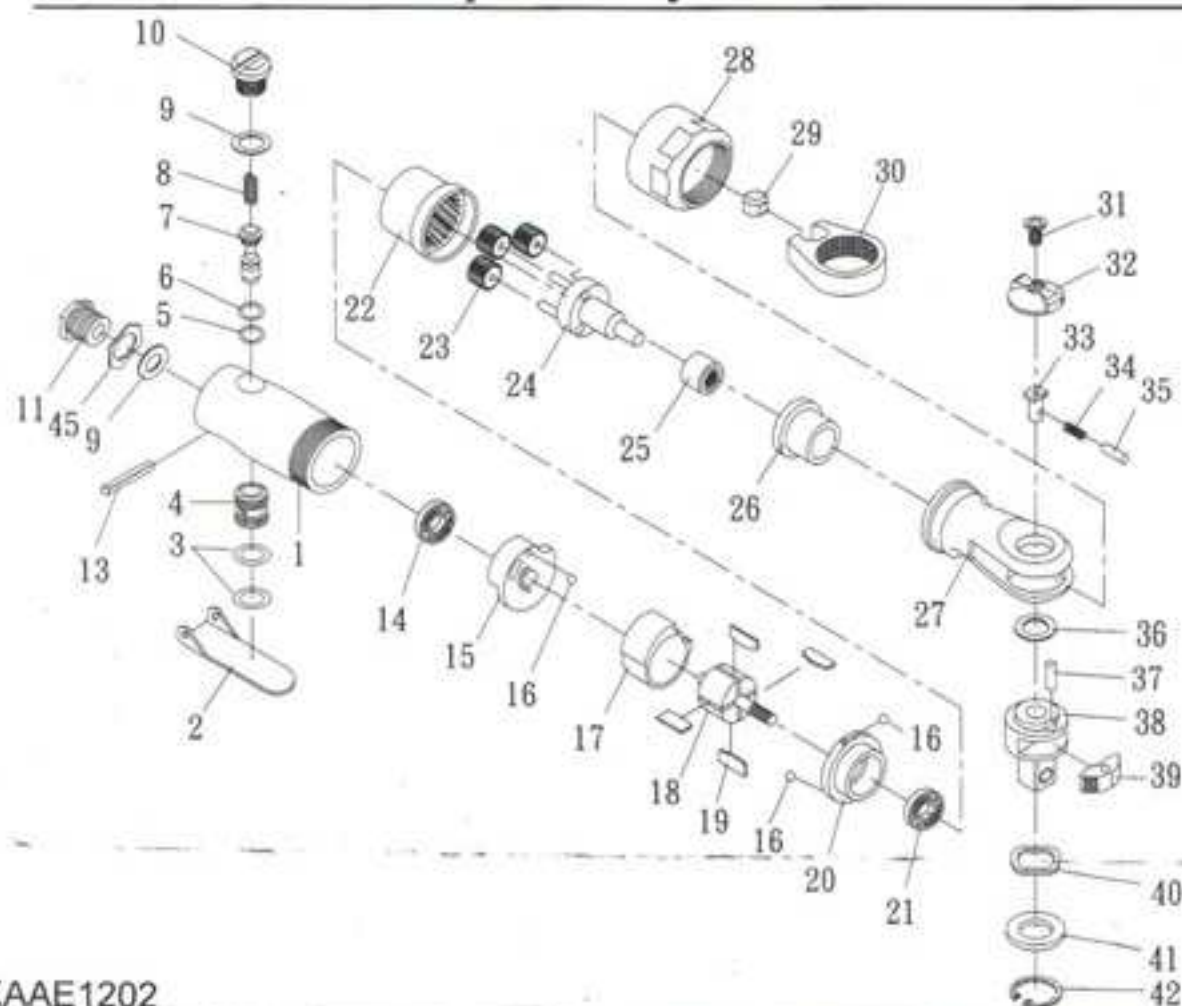

## 3/8" Dr. Mini Super Duty Air Ratchet Wrench

KAAE1202

Index NO.	Part. NO.	Description	Q'TY	Index NO.	Part. NO.	Description	Q'TY
1	KAEJ0010	Motor Housing	1	23	KAEJ0230	Gear	3
2	KAEJ0020	Safety Throttle Lever	1	24	KAEJ0240	Planetary Gear Carrier	1
3	KAEJ0030	O-Ring	2	25	KAEJ0250	Needle Bearing	1
4	KAEJ0040	Throttle Valve Bushing	1	26	KAEJ0260	Bushing	1
5	KAEH0040	O-Ring	1	27	KAEJ0270	Ratchet Housing	1
6	KAEH0050	O-Ring	1	28	KAEJ0280	Lock Nut	1
7	KAEH0060	Throttle Pin	1	29	KAEJ0290	Drive Bushing	1
8	KAEH0070	Spring	1	30	KAEJ0300	Ratchet Yoke	1
9	KAEH0100	O-Ring	2	31	KAEJ0310	Screw	1
10	KAEJ0100	Valve Screw	1	32	KAEJ0320	Reverse Button	1
11	KAEJ0110	Air Inlet(Steel)	1	33	KAEJ0330	Reverse Hub	1
13	KAEH0030	Pin	1	34	KAEJ0340	Spring	1
14	KAEJ0140	Ball Bearing	1	35	KAEJ0350	Pin	1
15	KAEJ0150	Rear End Plate	1	36	KAEJ0360	Washer	1
16	KAEH0180	Steel Ball	3	37	KAEJ0370	Pin	1
17	KAEJ0170	Cylinder	1	38	KAEJ0380	Arvil(3/8"DR.)	1
18	KAEJ0180	Rotor	1	39	KAEJ0390	Ratchet Pawl	1
19	KAEJ0190	Rotor Blade	4	40	KAEJ0400	Wave Washer	1
20	KAEJ0200	Front End Plate	1	41	KAEJ0410	Thrust Washer	1
21	KAEH0230	Ball Bearing	1	42	KAEJ0420	Retainer Ring	1
22	KAEJ0220	Internal Gear	1	45	KAEJ0450	Muffler	1